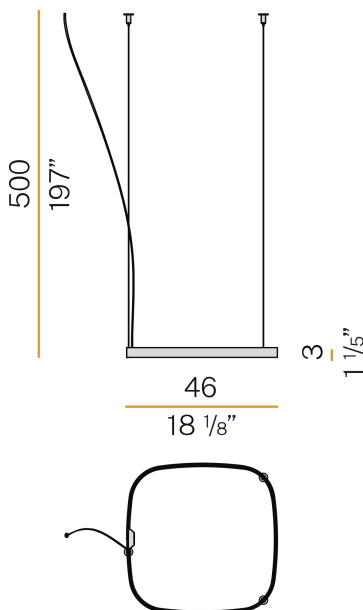

PANZERI

Zero Square

24V DC

M03217.050.0410

Data sheet

CODE	M03217.050.0410
SYSTEM POWER CONSUMPTION	25W
EFFICACY	81.56lm/W
LIGHT SOURCE	LED
LIGHT SOURCE LIFETIME	L70 (B50) 60.000h
COLOUR TEMPERATURE	3000K Ra>90
LIGHT DISTRIBUTION	diffused
POWER SUPPLY	24V DC
DRIVER	remote not included
NOMINAL LUMINOUS FLUX	2835lm
LUMEN OUTPUT	2039lm
EFFICIENCY	71.9%
WEIGHT	0.92 Kg
PROTECTION DEGREE	IP20
COLOUR TOLLERANCES	SDCM 3
PACKING DIMENSIONS (CM)	58,0 x 58,0 x 10,0

Single or multiple suspension lighting fixture for interiors, with direct and indirect light emission.

Bended extruded aluminium structure in white, black, bronze, mat brass or titanium polyacrylic paint.

Extruded polycarbonate diffuser with opaline finish.

Suspension kit with griplocks and 5m (196,9") long steel cables.

5m (196,9") long power cable in transparent PVC.

Provided without power canopy.

Technical drawing

Polar diagram